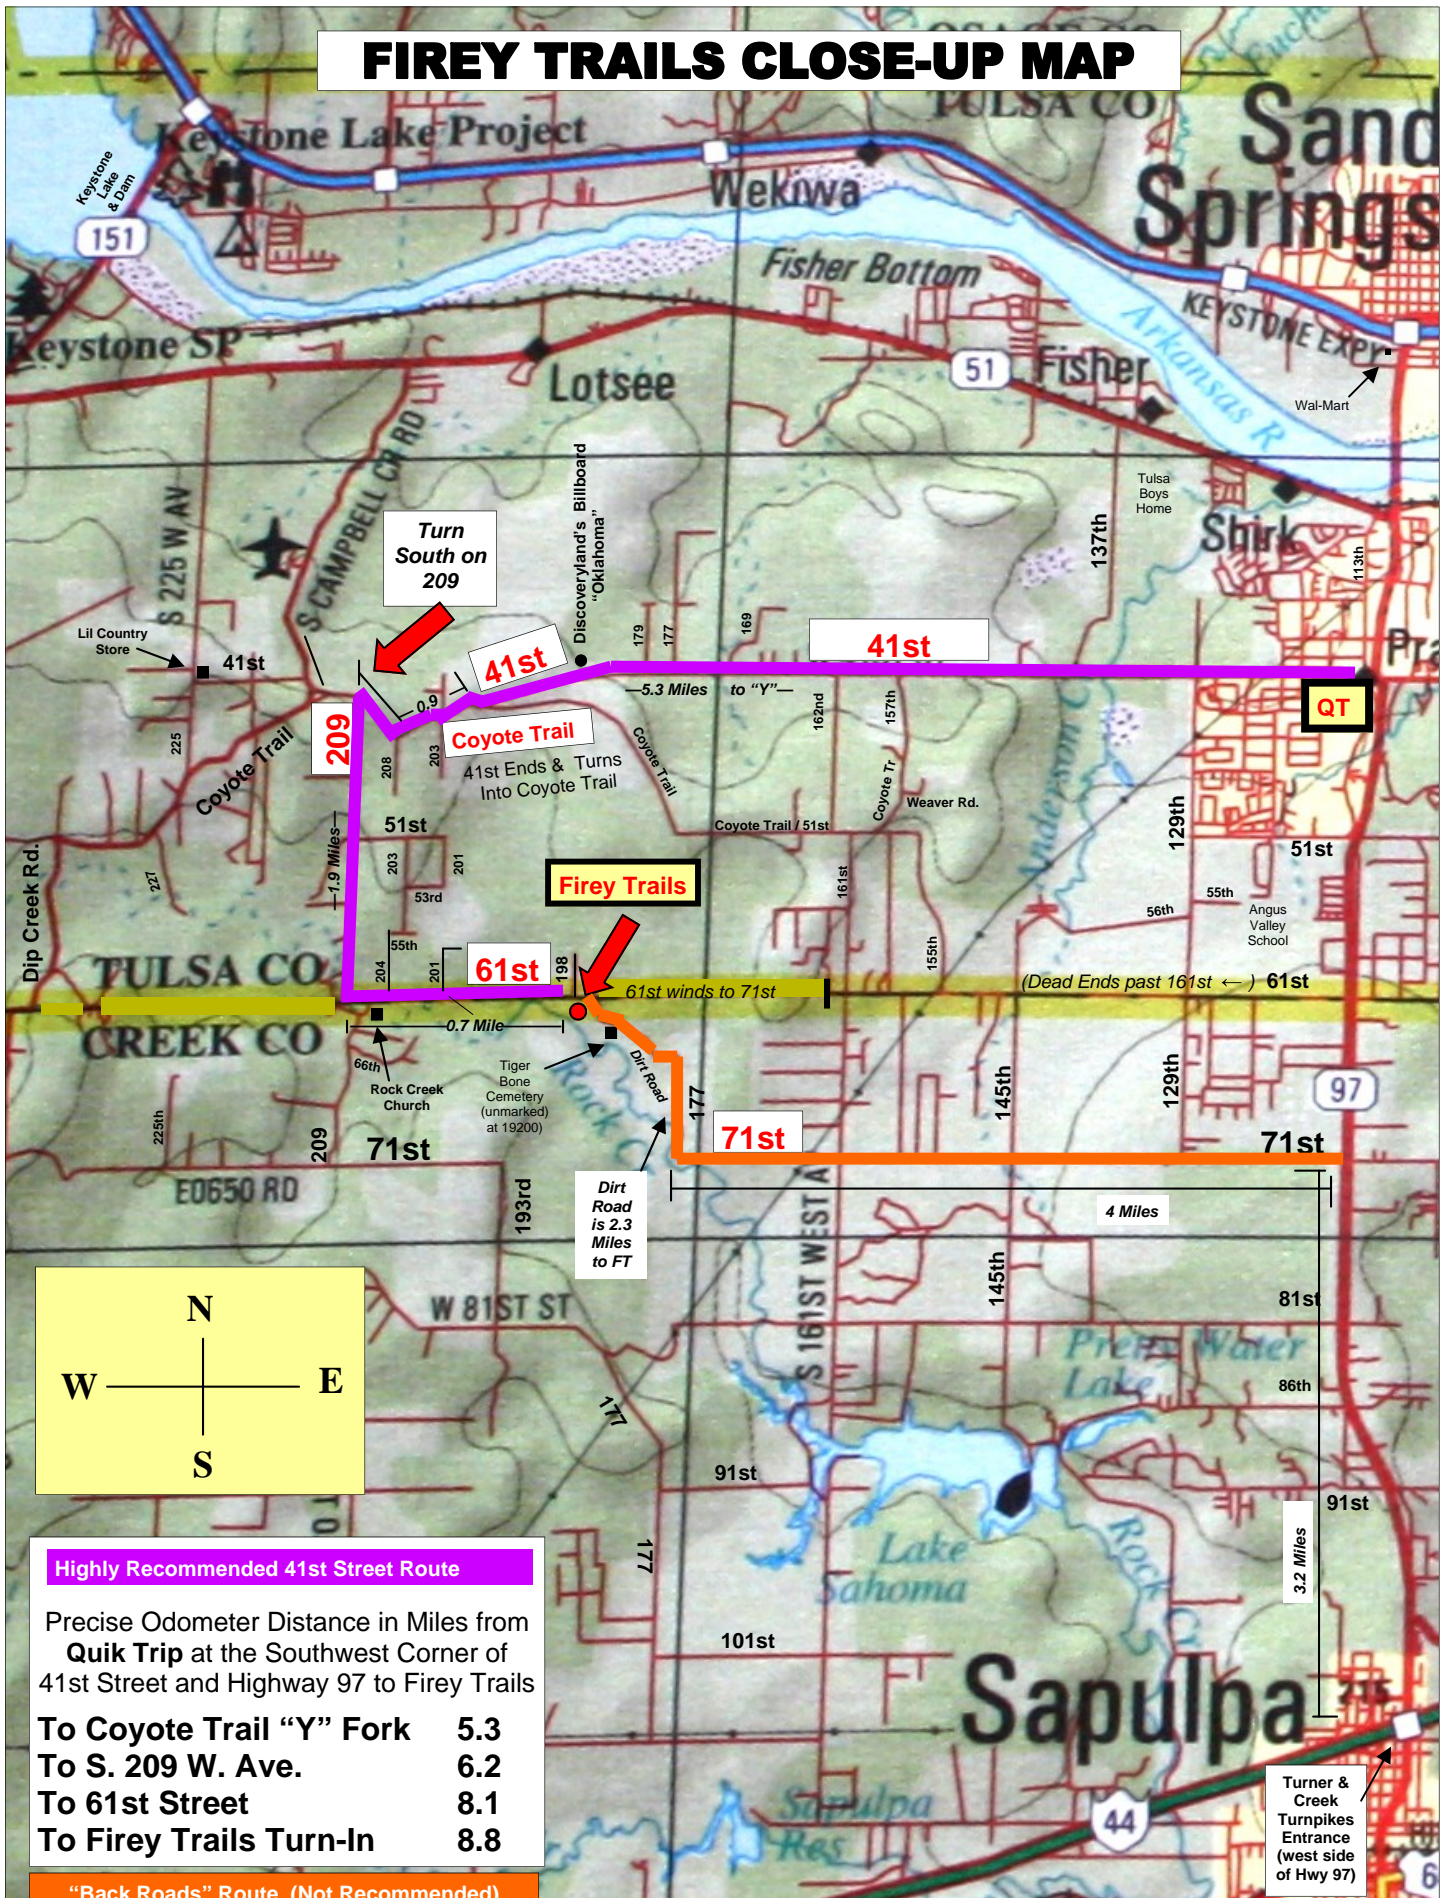

# FIREY TRAILS CLOSE-UP MAP

Because of the connecting narrow dirt road, we recommend the 41st Street route but here's information on the 71st / Dirt Road route should you choose to go this way.

From Turnpike Entrance/Exit on West side of Highway 97 To:  
 71st Street (3.2 miles) 177th/Dirt Road Beginning (7.2) Firey Trails (9.5)