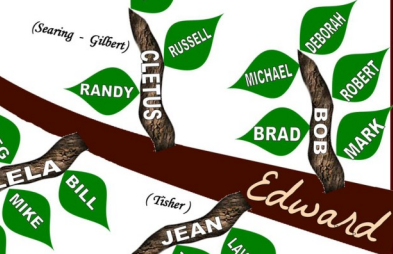

Buddy Lester
1904 - 1975

Born in Stone Bluff,
Wagoner County, OK

1902

Edna May
1902 - 1960

Born in Stone Bluff,
Wagoner County, OK

1900

Emmie Elizabeth
1900 - 1974

Born in Blanket,
Brown County, TX